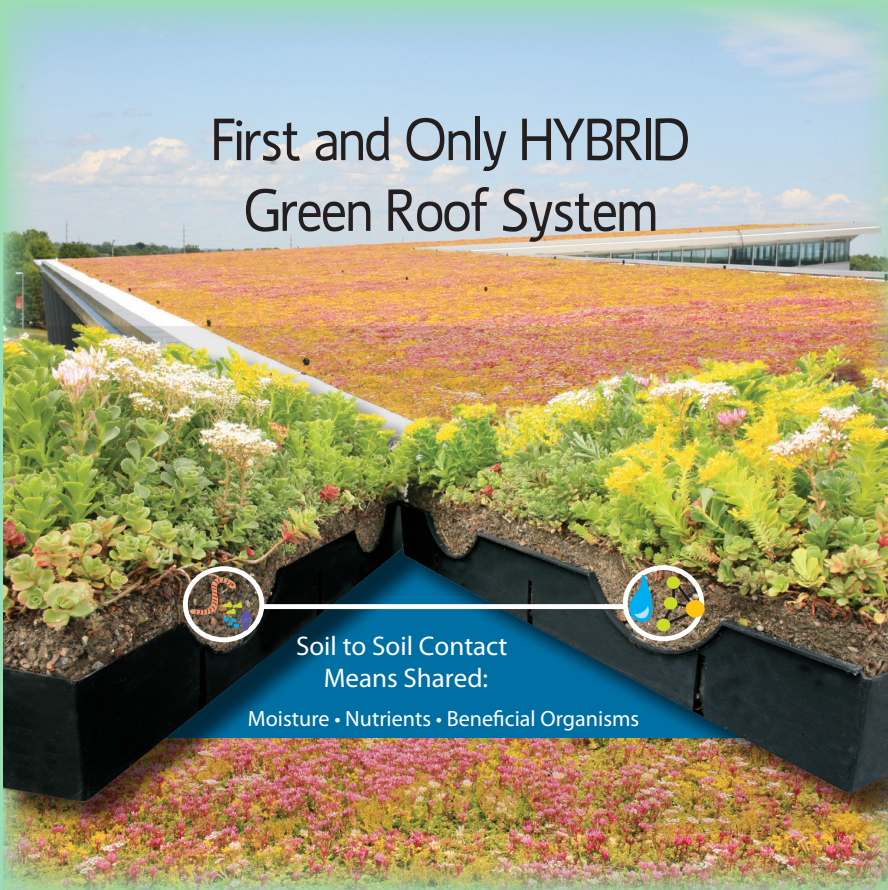

First and Only HYBRID Green Roof System

Natural Function
Natural Beauty

The HYBRID System:

Combines the best features of all green roof systems:

- Speed of Installation of Modularity
- Natural Function and Natural Beauty of Built-In-Place Systems
- Prevegetation of Carpet Systems
- Material Diversity of 2.5 - 6" Deep Systems